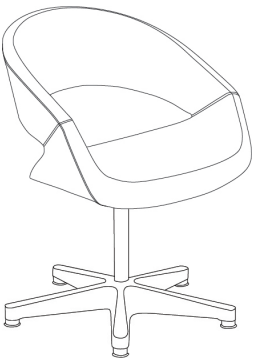

CARUSO

STYLING CHAIR - DRYER CHAIR - RECEPTION CHAIR
ST-M80 / DY-M82 / RC-M84

**TAKARA
BELMONT**

TODAY. TOMORROW. ALWAYS.

CARUSO

The Caruso Styling Chair has sensual curves that hug you while making a bold and unique statement in its design. Offering firm lateral support with thick foam all around, the Caruso is exceptionally comfortable. Value, comfort, and style... all in one chair.

ST-M80

Styling chair with standard footrest 217 on a B1A base. Black upholstery only.

Chair specifications on B1A base:

25"W x 20"D x 34" - 42"H

Approximately 61lbs

DY-M82

Dryer chair. Black upholstery only.

RC-M84

Reception Chair on 5-star black base. Black upholstery only.

TAKARA BELMONT USA, INC. SHOWROOMS AND DESIGN CENTERS:

- | | | | |
|---------------------------------|---------------------------------|---|---|
| • NEW ENGLAND
(800) 283-3222 | • DC, MD & VA
(301) 577-0212 | • MO AREA
(800) 325-7373 ext. 1337 | • ROCKY MOUNTAINS
(800) 478-6368 x1806 |
| • NY & CT
(212) 541-6661 | • SOUTHEAST
(888) 492-7292 | • CHICAGO & NORTH MIDWEST
(800) 825-2725 | • SOUTH MIDWEST
(800) 478-6368 x1805 |
| • NJ & PA
(877) 283-1289 | • GEORGIA
(888) 806-9556 | • WEST COAST
(949) 916-3404 | |
-