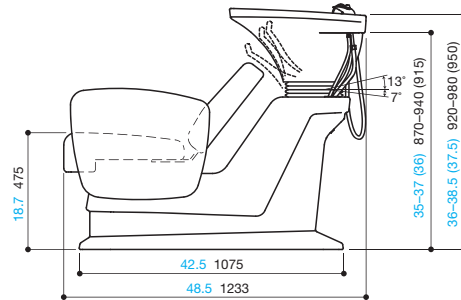

Backwash

Tilting bowl

Bowl can be tilted down 13 degrees or up 7 degrees from the basic horizontal position to accommodate differences in height among individual customers.

Footrest Variations

Styling Chair, All-Purpose Chair

217 Footrest

317 Footrest

G90 Footrest Note : styling chair only.

Chair Base

B1A
INITIAL HEIGHT : 16 inches 415 mm
STROKE : 8 inches 198 mm

The standard chair base is model B1A. Other base models are available for selection.

DIMENSIONS (inch mm)

Virtus

Styling Chair

Bellus

Styling Chair

Novo

Styling Chair

Backwash

Backwash

Backwash

Notes:

Dimensions shown above may vary slightly depending on the product.

Figures in parentheses apply when the bowl angle is 0 degrees (horizontally level).

Height of neck cushion will vary slightly depending on the product.