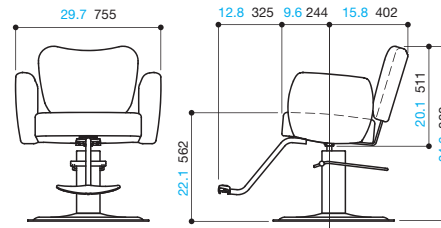

Backwash

Tilting bowl

Bowl can be tilted down 13 degrees or up 7 degrees from the basic horizontal position to accommodate differences in height among individual customers.

Footrest Variations

Styling Chair, All-Purpose Chair

217 Footrest

317 Footrest

G90 Footrest Note : styling chair only.

Chair Base

B1A
INITIAL HEIGHT : 16 inches 415 mm
STROKE : 8 inches 198 mm

The standard chair base is model B1A. Other base models are available for selection.

DIMENSIONS (inch mm)

Virtus

Styling Chair

Bellus

Styling Chair

Novo

Styling Chair

Backwash

Backwash

Backwash

Notes:

Dimensions shown above may vary slightly depending on the product.

Figures in parentheses apply when the bowl angle is 0 degrees (horizontally level).

Height of neck cushion will vary slightly depending on the product.