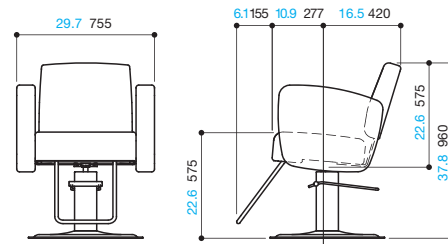

Backwash

Tilting bowl

Bowl can be tilted down 13 degrees or up 7 degrees from the basic horizontal position to accommodate differences in height among individual customers.

Footrest Variations

Styling Chair, All-Purpose Chair

217 Footrest

317 Footrest

G90 Footrest Note : styling chair only.

Chair Base

B1A
INITIAL HEIGHT : 16 inches 415 mm
STROKE : 8 inches 198 mm

The standard chair base is model B1A. Other base models are available for selection.

DIMENSIONS (inch mm)

Virtus

Styling Chair

Bellus

Styling Chair

Novo

Styling Chair

Backwash

Backwash

Backwash

Notes:

Dimensions shown above may vary slightly depending on the product.

Figures in parentheses apply when the bowl angle is 0 degrees (horizontally level).

Height of neck cushion will vary slightly depending on the product.