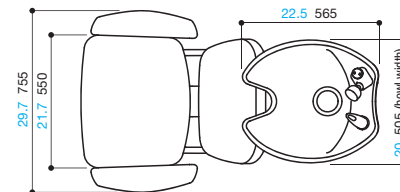

Backwash

Tilting bowl

Bowl can be tilted down 13 degrees or up 7 degrees from the basic horizontal position to accommodate differences in height among individual customers.

Footrest Variations

Styling Chair, All-Purpose Chair

217 Footrest

317 Footrest

G90 Footrest Note : styling chair only.

Chair Base

B1A
INITIAL HEIGHT : 16 inches 415 mm
STROKE : 8 inches 198 mm

The standard chair base is model B1A. Other base models are available for selection.

DIMENSIONS (inch mm)

Virtus

Styling Chair

Bellus

Styling Chair

Novo

Styling Chair

Backwash

Backwash

Backwash

Notes:

Dimensions shown above may vary slightly depending on the product.

Figures in parentheses apply when the bowl angle is 0 degrees (horizontally level).

Height of neck cushion will vary slightly depending on the product.