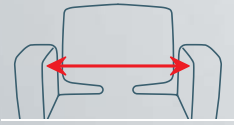

Styling Chair

Inside armrest length

21-1/2 inches

Backwash

Dryer Chair

All-Purpose Chair

Reception Chair

Bellus