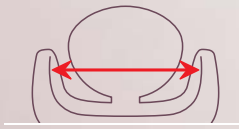

Styling Chair

Inside armrest length

21-1/2 inches

Backwash

Dryer Chair

All-Purpose Chair

Reception Chair

Novo

Styling Chair

Inside armrest length

22 inches

Backwash

Dryer Chair

All-Purpose Chair

Reception Chair

FEATURE

Backwash

Tilting bowl

Bowl can be tilted down 13 degrees or up 7 degrees from the basic horizontal position to accommodate differences in height among individual customers.

Footrest Variations

Styling Chair, All-Purpose Chair