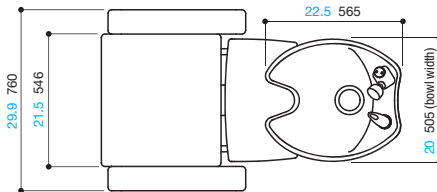

Backwash

Tilting bowl

Bowl can be tilted down 13 degrees or up 7 degrees from the basic horizontal position to accommodate differences in height among individual customers.

Footrest Variations

Styling Chair, All-Purpose Chair

217 Footrest

317 Footrest

G90 Footrest Note : styling chair only.

Chair Base

B1A
INITIAL HEIGHT : 16 inches 415 mm
STROKE : 8 inches 198 mm

The standard chair base is model B1A. Other base models are available for selection.

DIMENSIONS (inch mm)

Virtus

Styling Chair

Bellus

Styling Chair

Novo

Styling Chair

Backwash

Backwash

Backwash

Notes:

Dimensions shown above may vary slightly depending on the product.

Figures in parentheses apply when the bowl angle is 0 degrees (horizontally level).

Height of neck cushion will vary slightly depending on the product.