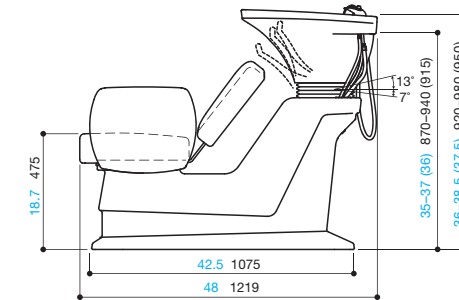

Backwash

Tilting bowl

Bowl can be tilted down 13 degrees or up 7 degrees from the basic horizontal position to accommodate differences in height among individual customers.

Footrest Variations

Styling Chair, All-Purpose Chair

217 Footrest

317 Footrest

G90 Footrest Note : styling chair only.

Chair Base

B1A
INITIAL HEIGHT : 16 inches 415 mm
STROKE : 8 inches 198 mm

The standard chair base is model B1A. Other base models are available for selection.

DIMENSIONS (inch mm)

Virtus

Styling Chair

Bellus

Styling Chair

Novo

Styling Chair

Backwash

Backwash

Backwash

Notes:

Dimensions shown above may vary slightly depending on the product.

Figures in parentheses apply when the bowl angle is 0 degrees (horizontally level).

Height of neck cushion will vary slightly depending on the product.