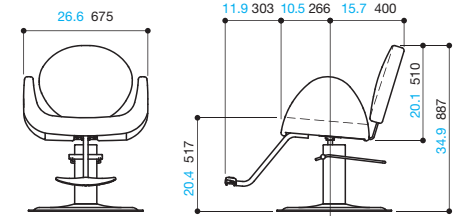

Backwash

Tilting bowl

Bowl can be tilted down 13 degrees or up 7 degrees from the basic horizontal position to accommodate differences in height among individual customers.

Footrest Variations

Styling Chair, All-Purpose Chair

217 Footrest

317 Footrest

G90 Footrest Note : styling chair only.

Chair Base

B1A
INITIAL HEIGHT : 16 inches 415 mm
STROKE : 8 inches 198 mm

The standard chair base is model B1A. Other base models are available for selection.

DIMENSIONS (inch mm)

Virtus

Styling Chair

Bellus

Styling Chair

Novo

Styling Chair

Backwash

Backwash

Backwash

Notes:

Dimensions shown above may vary slightly depending on the product.

Figures in parentheses apply when the bowl angle is 0 degrees (horizontally level).

Height of neck cushion will vary slightly depending on the product.