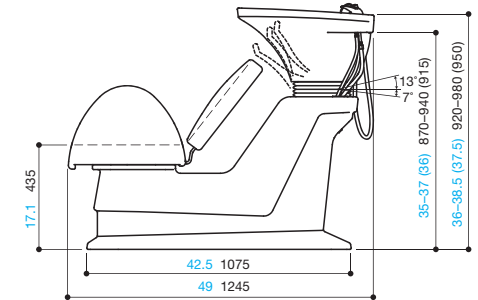

Backwash

Tilting bowl

Bowl can be tilted down 13 degrees or up 7 degrees from the basic horizontal position to accommodate differences in height among individual customers.

Footrest Variations

Styling Chair, All-Purpose Chair

217 Footrest

317 Footrest

G90 Footrest Note : styling chair only.

Chair Base

B1A
INITIAL HEIGHT : 16 inches 415 mm
STROKE : 8 inches 198 mm

The standard chair base is model B1A. Other base models are available for selection.

DIMENSIONS (inch mm)

Virtus

Styling Chair

Bellus

Styling Chair

Novo

Styling Chair

Backwash

Backwash

Backwash

Notes:

Dimensions shown above may vary slightly depending on the product.

Figures in parentheses apply when the bowl angle is 0 degrees (horizontally level).

Height of neck cushion will vary slightly depending on the product.