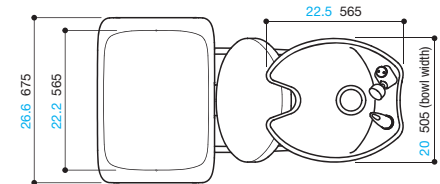

Backwash

Tilting bowl

Bowl can be tilted down 13 degrees or up 7 degrees from the basic horizontal position to accommodate differences in height among individual customers.

Footrest Variations

Styling Chair, All-Purpose Chair

217 Footrest

317 Footrest

G90 Footrest Note : styling chair only.

Chair Base

B1A
INITIAL HEIGHT : 16 inches 415 mm
STROKE : 8 inches 198 mm

The standard chair base is model B1A. Other base models are available for selection.

DIMENSIONS (inch mm)

Virtus

Styling Chair

Bellus

Styling Chair

Novo

Styling Chair

Backwash

Backwash

Backwash

Notes:

Dimensions shown above may vary slightly depending on the product.

Figures in parentheses apply when the bowl angle is 0 degrees (horizontally level).

Height of neck cushion will vary slightly depending on the product.