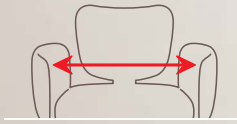

Styling Chair

Inside armrest length

21-1/2 inches

Backwash

Dryer Chair

All-Purpose Chair

Reception Chair

Bellus

Elegant contours and soft, comfortable seating

Bring an air of refinement to your salon or spa with seating solutions that truly shine. Gentle contours and a plush seat add to the opulent look and feel of the Bellus, resulting in a relaxing and bliss-filled client experience.

Styling Chair

Inside armrest length

21-1/2 inches

Backwash

Dryer Chair

All-Purpose Chair

Reception Chair

Novo

Styling Chair

Inside armrest length

22 inches

Backwash

Dryer Chair

All-Purpose Chair

Reception Chair

FEATURE