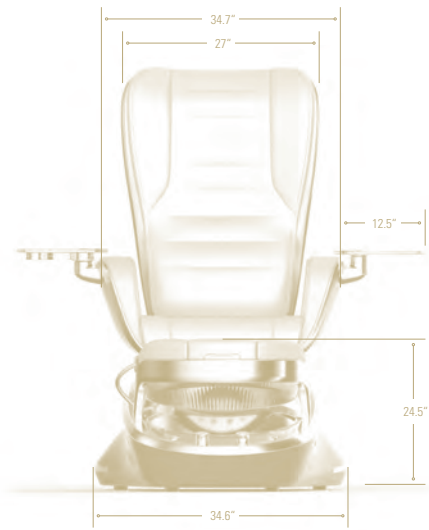

## SPECIFICATION

IT IS CRUCIAL TO KEEP A DISTANCE OF ABOUT 20 INCHES BETWEEN THE LENOX-M AND THE WALL BEHIND IT, AS A MATTER OF SAFETY.