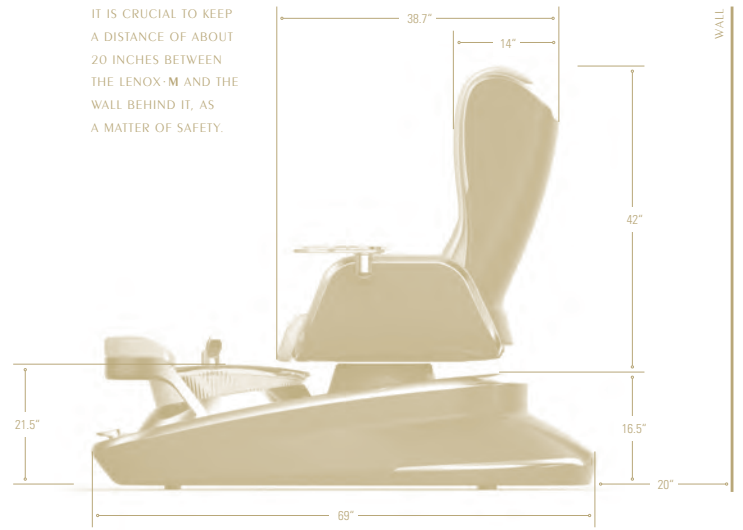

# LENOX

LUXURY WITHOUT PRETENSE

THE REFINED EXPERIENCE OF A LENOX PEDICURE SPA, THE NEW STANDARD OF CUSTOMER SATISFACTION, IN GLAMOROUS DESIGN AND QUALITY.

IT IS EXCEPTIONAL IN THE WORLD OF HIGH END SPAS TO FIND A STUNNING PEDICURE THRONE THAT CAN OFFER SUPERB EVERYDAY USABILITY WITH REAL COMFORT AND RELAXATION BEYOND YOUR IMAGINATION.

## SPECIFICATION

IT IS CRUCIAL TO KEEP A DISTANCE OF ABOUT 20 INCHES BETWEEN THE LENOX-M AND THE WALL BEHIND IT, AS A MATTER OF SAFETY.