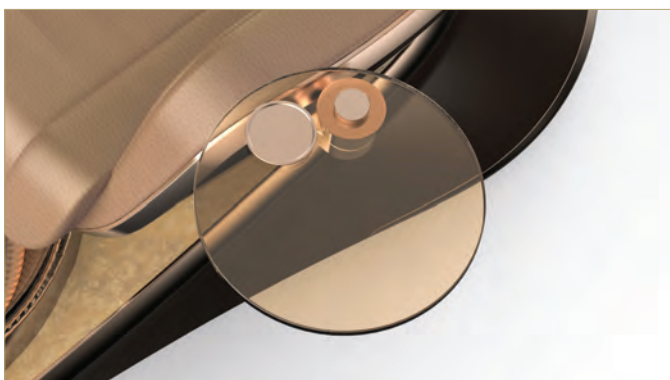

### TYPE 02

- **BASE** DELUXE BLUE
- **CHAIR** DELICATE BEIGE
- **BOWL** BRILLIANT GOLD
- **FRAME** CHAMPAGNE GOLD

ADJUSTABLE FOOTREST PROVIDES CONVENIENCE AND RELAXATION.

THE IMAGE AT LEFT SHOWS THE DELUXE BLUE BASE, DELICATE BEIGE LEATHER, BRILLIANT GOLD BOWL AND CHAMPAGNE GOLD FRAME, WHICH COMPOSE COLOR TYPE 02.

—  
ACTUAL COLORS MAY DIFFER DUE TO LIMITATIONS AND VARIATIONS INHERENT IN THE PRINTING PROCESS.

SWIVEL ARM TRAY ON BOTH SIDES.

BUILT IN REMOTE-CONTROLLED WITH FULL SHIATSU MASSAGE SETTINGS.

THE LENOX PEDICURE SPA COMBINES THE BEAUTY  
OF A GLASS BOWL AND THE EFFICACY OF A PIPELESS  
WHIRLPOOL SYSTEM WITH THE COMFORT OF A FULL  
SHIATSU MASSAGE CHAIR TO CREATE A COUTURE  
PEDICURE CHAIR SUITED FOR THE MOST ELEGANT.