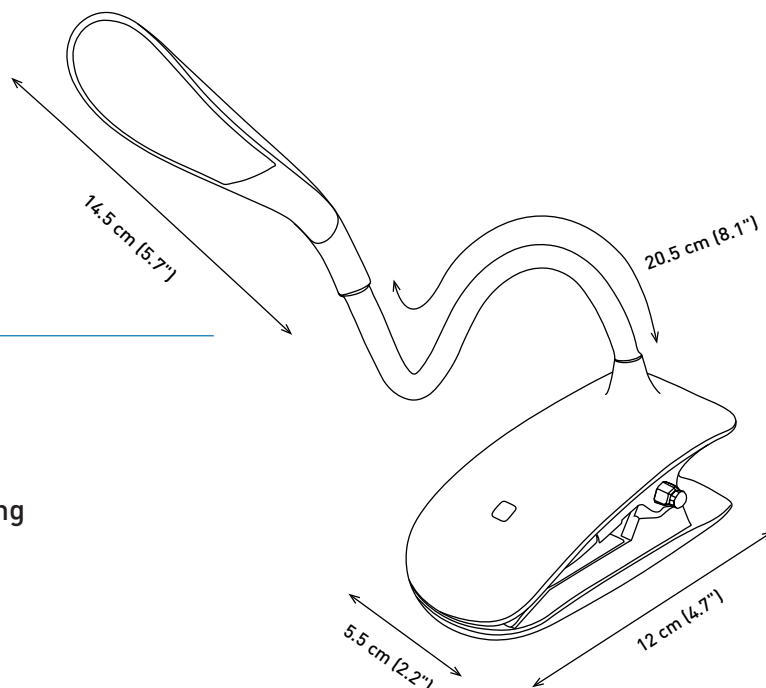

Smart Clip-onTM

RECHARGEABLE LAMP

Fact Sheet

Portable and lightweight, this rechargeable lamp will easily clip onto your book, embroidery or cross stitch frame as well as a variety of other surfaces. Focus the light exactly where you need it with the flexible arm. The internal rechargeable battery can be easily recharged by connecting the supplied USB cable to your laptop or phone charger.

LED 6,000 K daylight

400 Lux at 30cm (12")

3 brightness levels

LIGHT QUALITY

ERGONOMICS

DESIGN

daylightcompany.com

Smart Clip-on™

UN1380

RECHARGEABLE LAMP

FEATURES

- Lightweight and portable
- Rechargeable up to 4 hours of light
- Bright daylight LEDs provide true colour matching
- Internal rechargeable battery (incl.)
- USB compatible
- 3 brightness levels

SPECIFICATIONS

Product information

Weight	0.13kg (0.29 lb)
Colour	white
Cable length	1m (39.4")

Light output

Light source	LED
Lumens	85 lm
Lux at 30 cm (12")	400
Colour temperature	6,000 K
CRI	80+
Energy consumption	1.8W