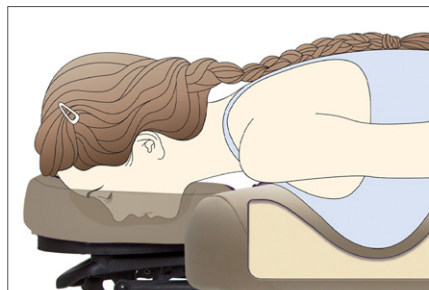

### Relieves Face Down Chest Discomfort

Creates an adjustable soft, padded recess to eliminate chest discomfort.

### Integrated and Adaptive

Buried within our luxurious mattress is the patent pending Conforma Lux adaptive recess system (ARS™), which enables one-touch micro-adjustments to conform to each individual's natural body shape with no hard edges or seams.

### Improves Spinal Alignment

Full chests can create spinal alignment issues when face down. The Conforma Lux addresses this issue by creating an adaptive recess underneath the client's chest to improve spinal alignment.