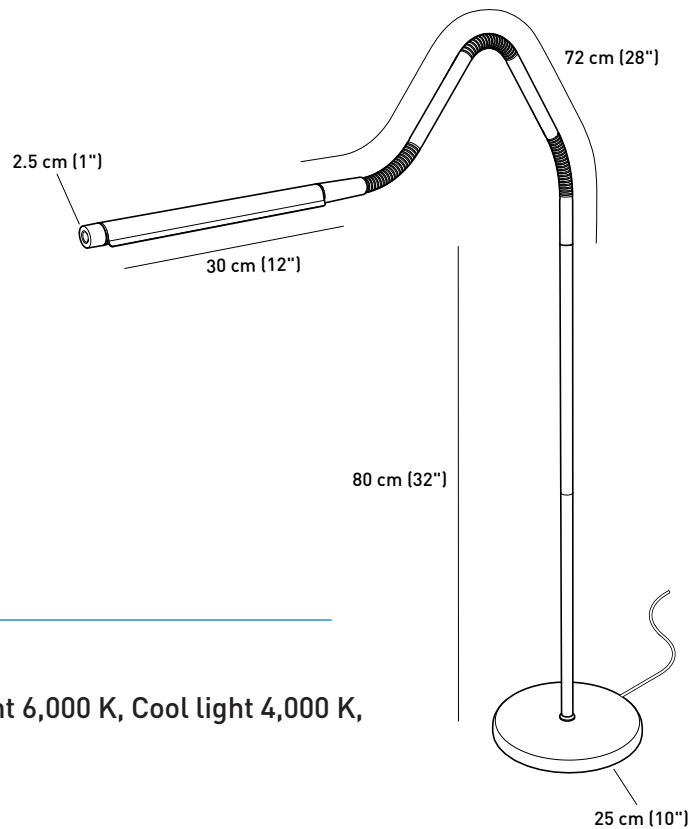

3 color temperatures

2,500 Lux at 30cm [12"]

Anti-glare shade

LIGHT QUALITY

ERGONOMICS

DESIGN

daylightcompany.com

ElectraTM

FLOOR LAMP

U35231

FEATURES

- Beautiful black satin finish floor lamp
- Choice of 3 color temperatures- Daylight 6,000 K, Cool light 4,000 K, or Warm light 2,700 K
- Slim and unobtrusive design
- Flexible arm and rotating shade for perfect positioning
- Easily adjust the bright and wide spread of light using the tactile continuous dimmer switch
- Anti-glare shade ensures light is directed away from your eyes and focused where you want it
- 95+ CRI for exceptional clarity and accurate colours at any time of day or night

SPECIFICATIONS

Product information

Weight	4 kg (9 lb)
Color	Black
Cable length	2 m (87")

Light output

Light source	LED
Lumens	800 lm
Lux at 30 cm (12")	2,500
Color temperature	6,000 K / 4,000 K / 2,700 K
CRI	95+
Energy consumption	13W

Packaging information

Height	44 cm (17")
Width	33 cm (13")
Depth	7 cm (3")
Packed weight	5 kg (11 lb)
Products per master carton	2